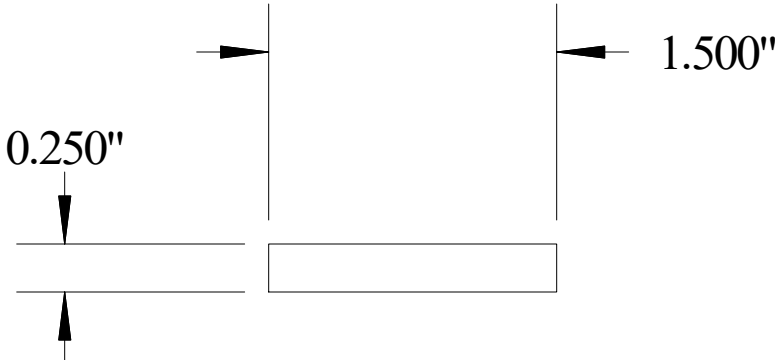

## #96T-150

Vermont Hardwoods 386 Depot St, PO Box 769 Chester, VT 05143	
Drawing	#96T-150, r1
Date	05/26/2020
Drawn by	DNW
Scale	1" = 1"