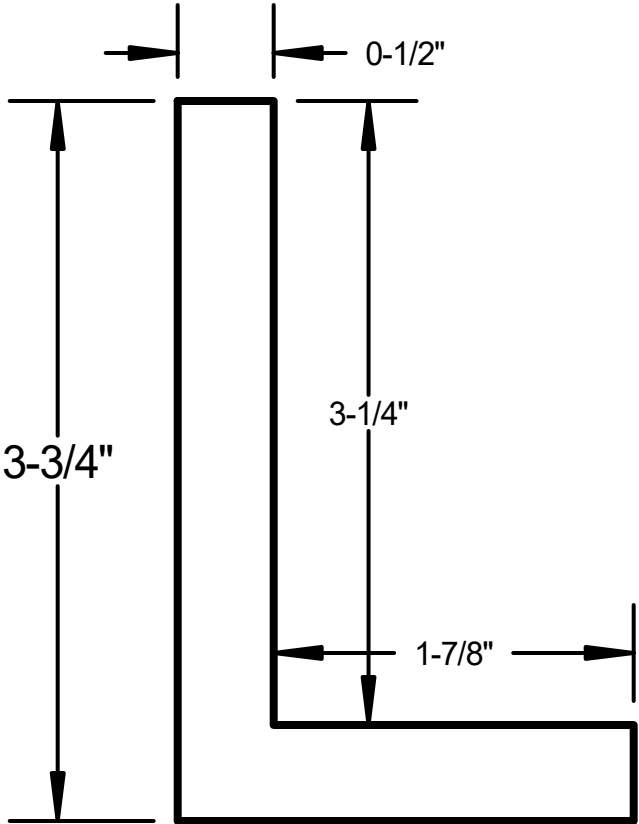

## #923

Vermont Hardwoods 386 Depot St, PO Box 769 Chester, VT 05143	
Drawing	#923, r1
Date	12/12/2023
Drawn by	DNW
Scale	1" = 1"