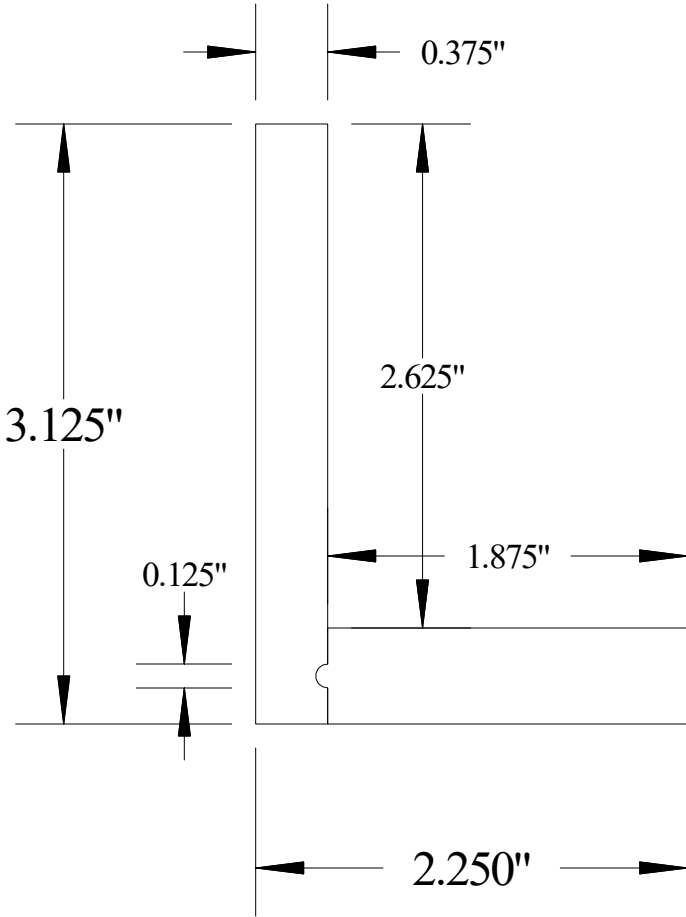

Vermont Hardwoods

#922

Vermont Hardwoods
386 Depot St, PO Box 769
Chester, VT 05143

Drawing	#922, r1
Date	12/08/2020
Drawn by	DNW
Scale	1" = 1"