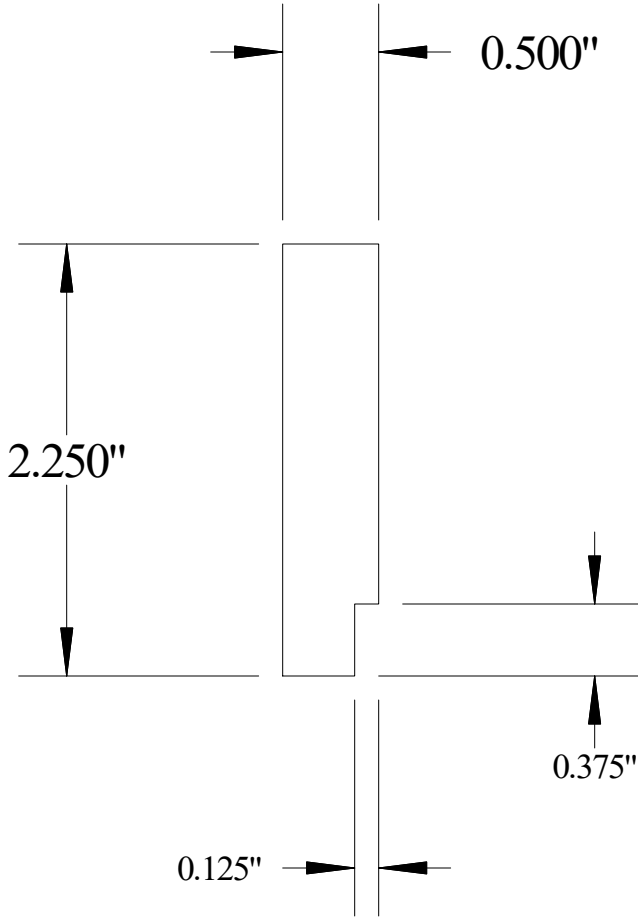

Vermont Hardwoods

#916

Vermont Hardwoods
386 Depot St, PO Box 769
Chester, VT 05143

| | |
|----------|------------|
| Drawing | #916, r2 |
| Date | 03/23/2022 |
| Drawn by | DNW |
| Scale | 1" = 1" |