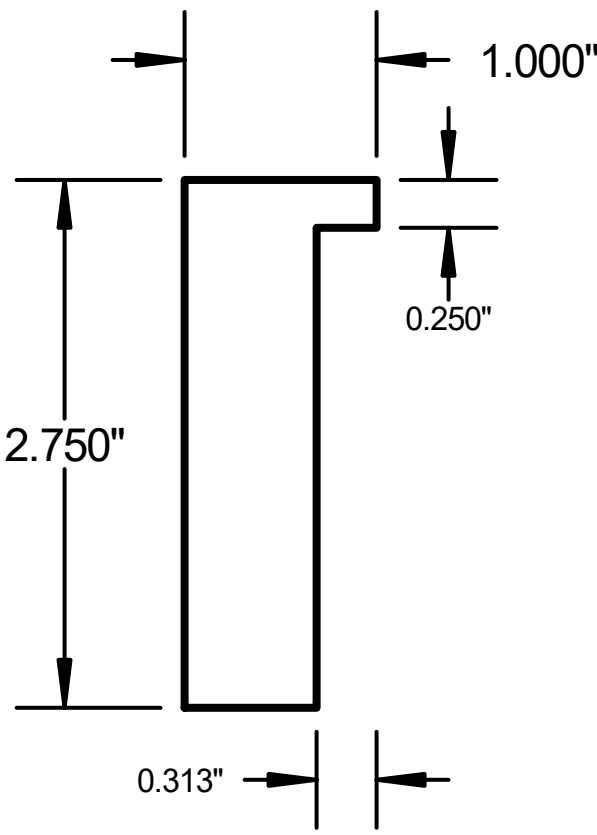

Vermont Hardwoods

#188

Vermont Hardwoods 386 Depot St, PO Box 769 Chester, VT 05143	
Drawing	#188, rev 1
Date	01/22/24
Drawn by	DNW
Scale	1" = 1"