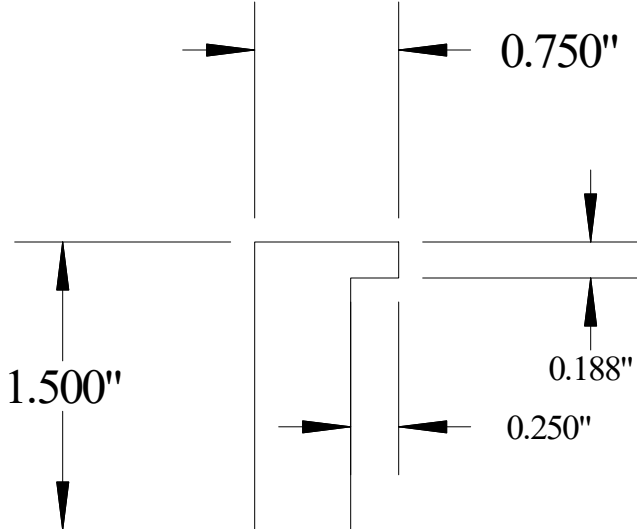

Vermont Hardwoods #134

Vermont Hardwoods 386 Depot St, PO Box 769 Chester, VT 05143	
Drawing	#134, r1
Date	12/08/2020
Drawn by	DNW
Scale	1" = 1"