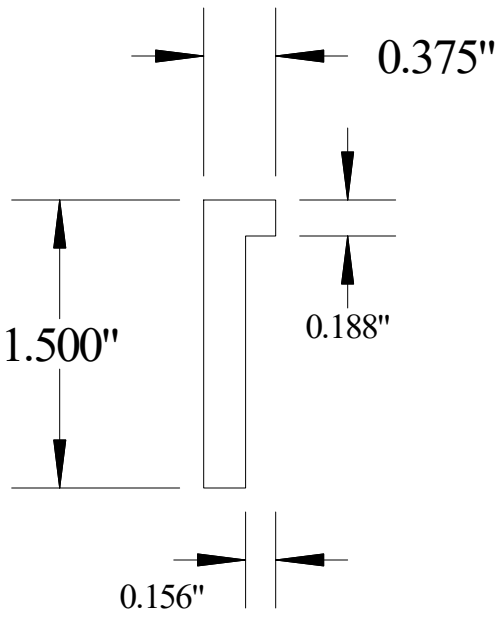

## #129

Vermont Hardwoods 386 Depot St, PO Box 769 Chester, VT 05143	
Drawing	#129, r1
Date	12/08/2020
Drawn by	DNW
Scale	1" = 1"