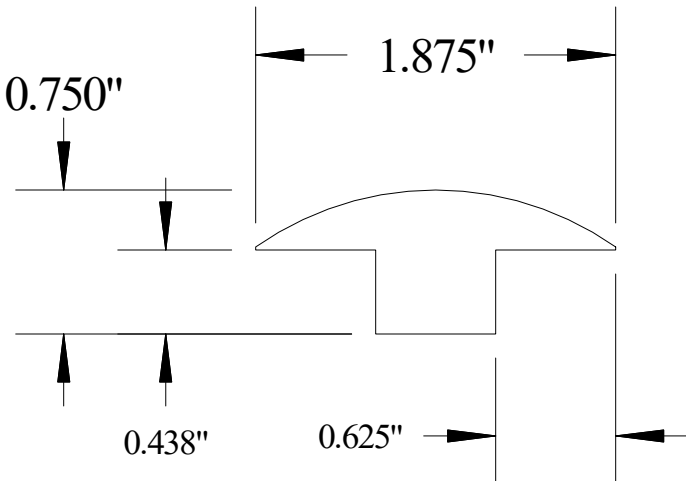

Vermont Hardwoods

#ML6023

Vermont Hardwoods 386 Depot St, PO Box 769 Chester, VT 05143	
Drawing	#ML6023, r1
Date	12/05/2019
Drawn by	DNW
Scale	1" = 1"

BIN N-20 (dado on tablesaw)