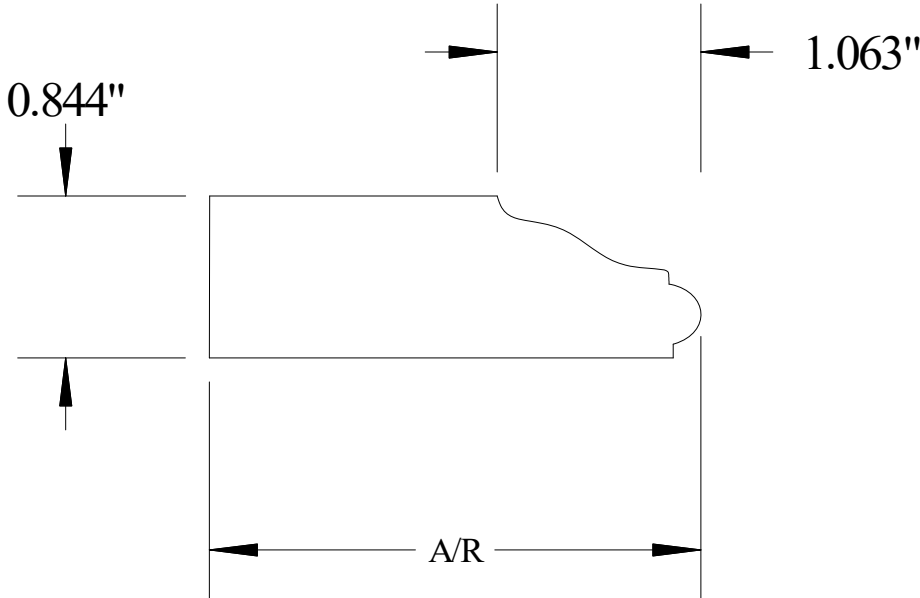

Vermont Hardwoods

#ML6021

Vermont Hardwoods
386 Depot St, PO Box 769
Chester, VT 05143

Drawing	#ML6021, r1
Date	10/11/2007
Drawn by	DNW
Scale	1" = 1"