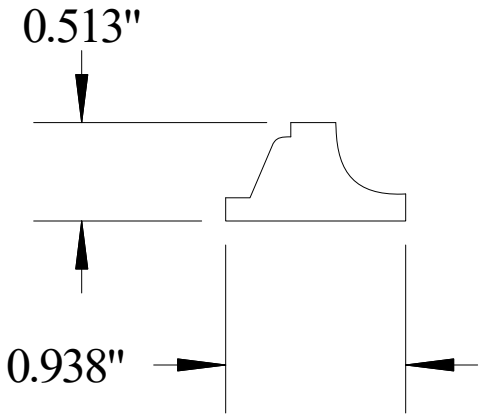

## #ML6020

Vermont Hardwoods  
386 Depot St, PO Box 769  
Chester, VT 05143

Drawing	#ML6020, r1
Date	5/16/2006
Drawn by	DNW
Scale	1" = 1"