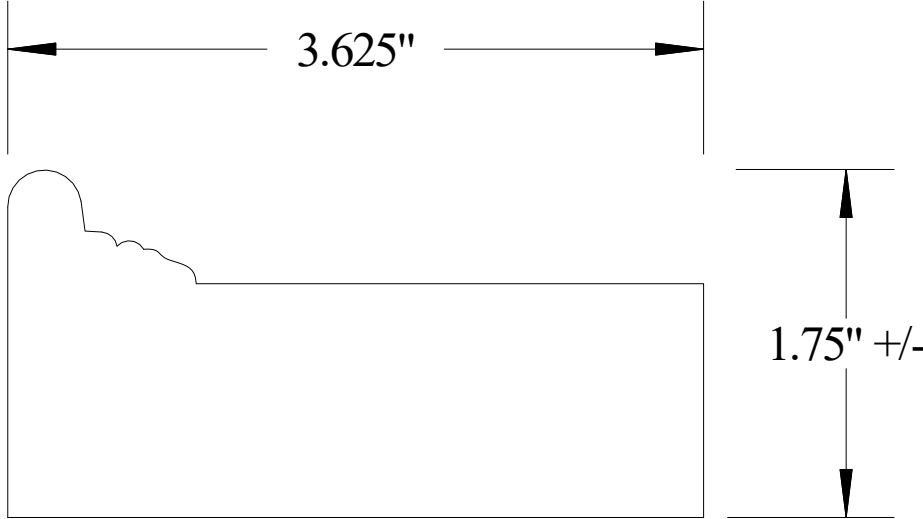

Vermont Hardwoods

#ML6007

Vermont Hardwoods 386 Depot St, PO Box 769 Chester, VT 05143	
Drawing	#ML6007, r1
Date	6/17/2008
Drawn by	DNW
Scale	1" = 1"

Old Profile Number(s): P86001