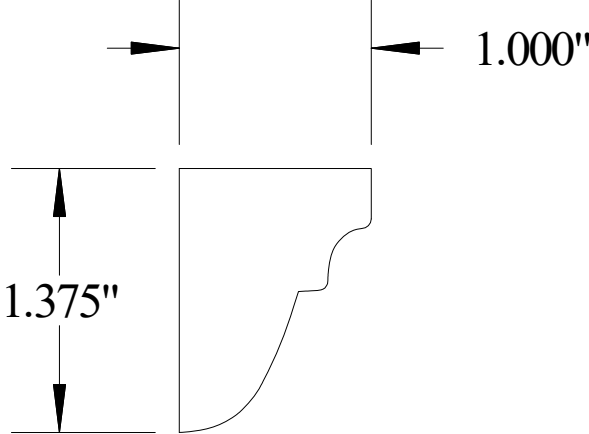

Vermont Hardwoods

#ML6004

Vermont Hardwoods 386 Depot St, PO Box 769 Chester, VT 05143	
Drawing	#ML6004, r1
Date	9/16/2010
Drawn by	TF
Scale	1" = 1"

Old Profile Number(s): P86004