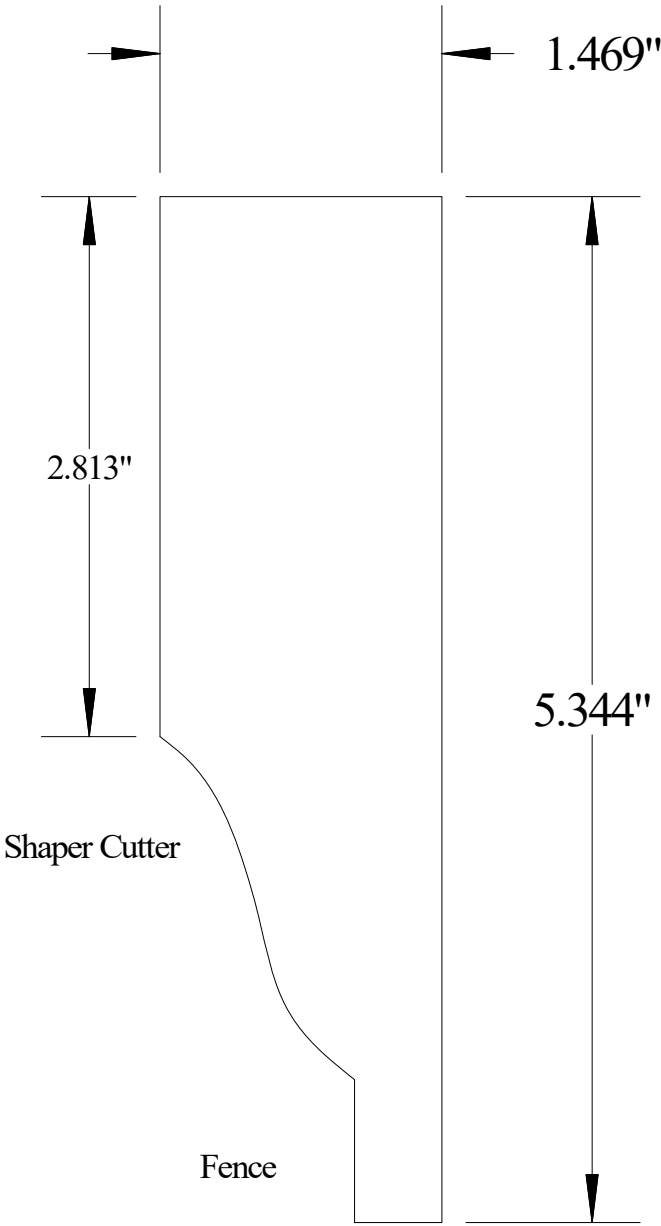

Vermont Hardwoods

#ML6003

Vermont Hardwoods 386 Depot St, PO Box 769 Chester, VT 05143	
Drawing	#ML6003, r1
Date	11/6/2008
Drawn by	DNW
Scale	1" = 1"