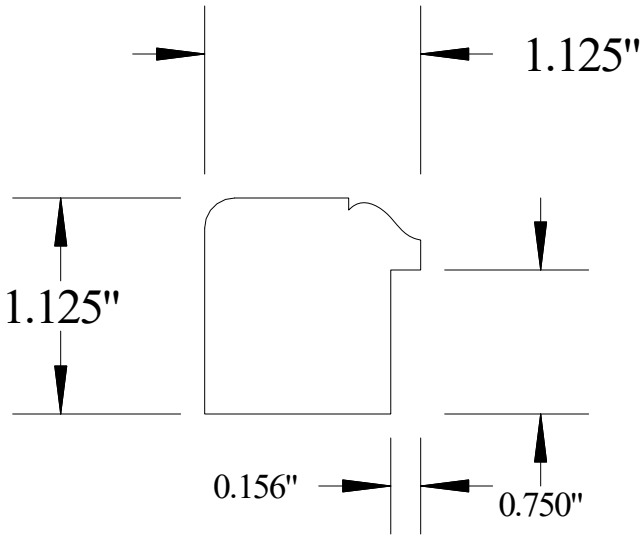

Vermont Hardwoods

#ML5900

Vermont Hardwoods
386 Depot St, PO Box 769
Chester, VT 05143

Drawing	#ML5900, r1
Date	10/7/2013
Drawn by	JPG
Scale	1" = 1"