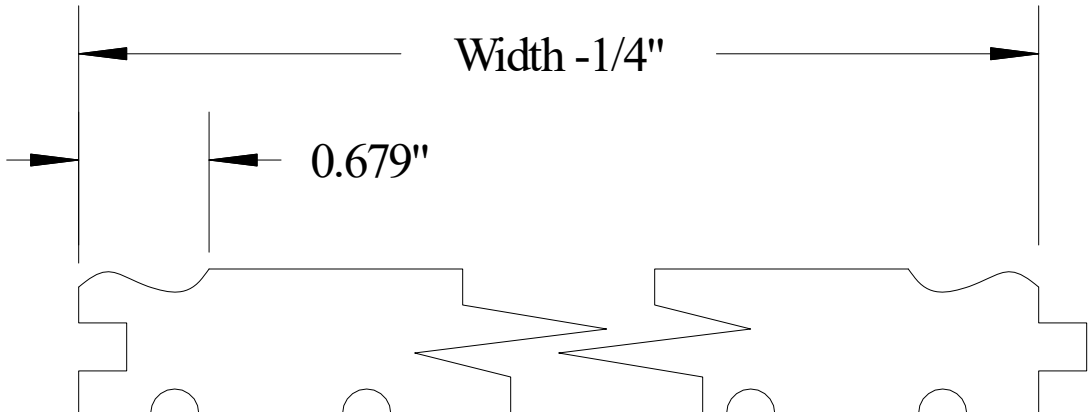

## #ML5801

Vermont Hardwoods 386 Depot St, PO Box 769 Chester, VT 05143	
Drawing	#ML5801, r1
Date	12/10/15
Drawn by	DNW
Scale	1" = 1"