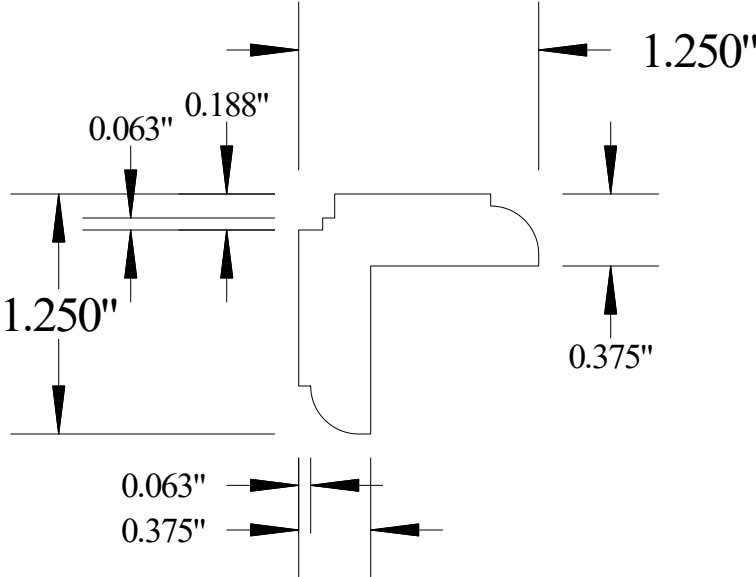

## #ML5700

Vermont Hardwoods  
386 Depot St, PO Box 769  
Chester, VT 05143

Drawing	#ML5700, r2
Date	10/8/2012
Drawn by	DNW
Scale	1" = 1"