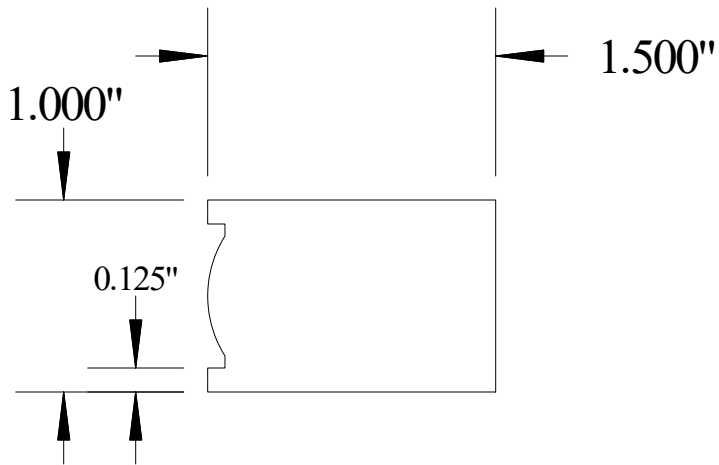

## #ML5602

Vermont Hardwoods 386 Depot St, PO Box 769 Chester, VT 05143	
Drawing	#ML5602, r1
Date	3/31/2016
Drawn by	JPG
Scale	1" = 1"