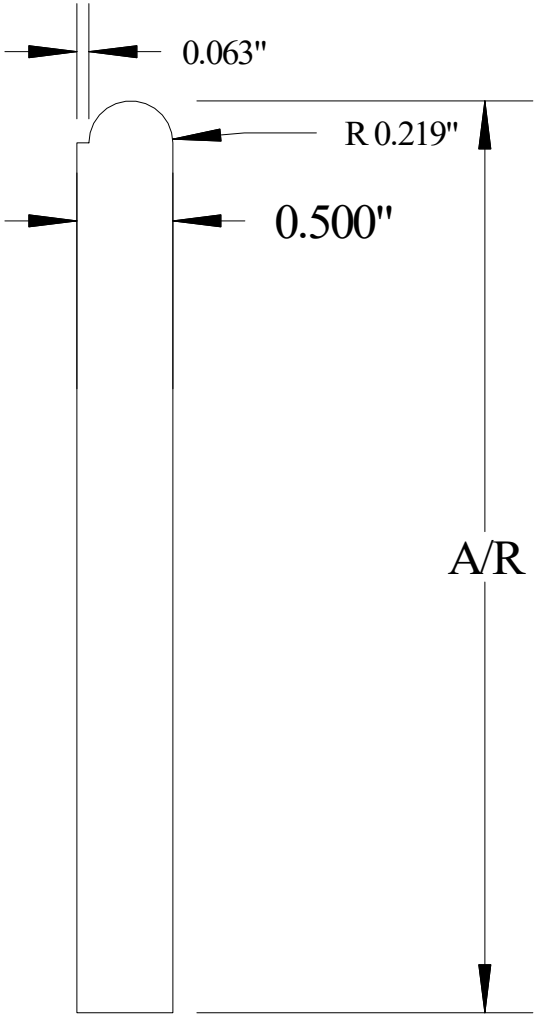

## #ML5600

Vermont Hardwoods  
386 Depot St, PO Box 769  
Chester, VT 05143

Drawing	#ML5600, r1
Date	9/20/2011
Drawn by	BAW
Scale	1" = 1"