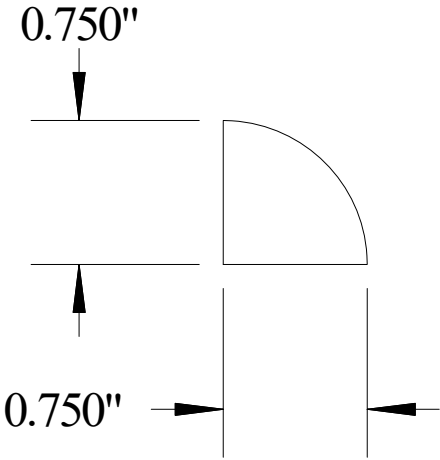

## #ML5530

Vermont Hardwoods  
386 Depot St, PO Box 769  
Chester, VT 05143

Drawing	#ML5530, r1
Date	7/20/2006
Drawn by	DNW
Scale	1" = 1"