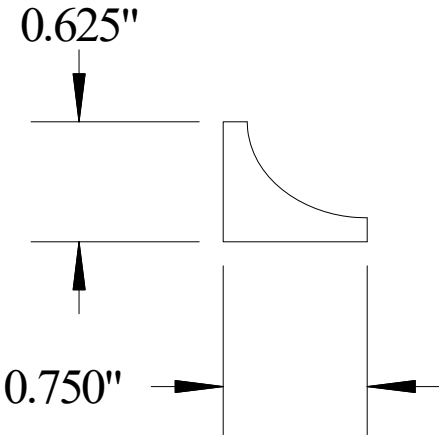

Vermont Hardwoods

#ML5418

Vermont Hardwoods 386 Depot St, PO Box 769 Chester, VT 05143	
Drawing	#ML5418, r1
Date	7/20/2006
Drawn by	DNW
Scale	1" = 1"

Old Profile Number(s):