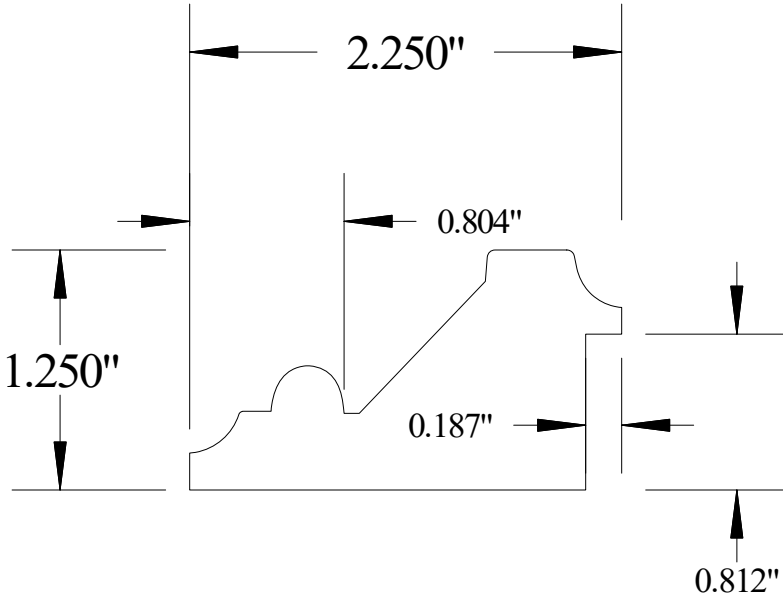

Vermont Hardwoods

#ML5210

Vermont Hardwoods
386 Depot St, PO Box 769
Chester, VT 05143

Drawing	#ML5210, r1
Date	10/15/2019
Drawn by	DNW
Scale	1" = 1"