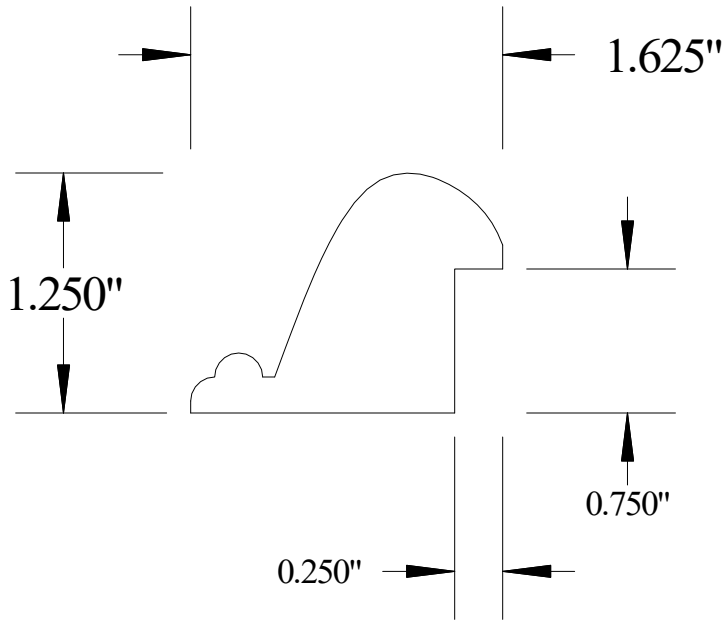

Vermont Hardwoods

#ML5209

Vermont Hardwoods 386 Depot St, PO Box 769 Chester, VT 05143	
Drawing	#ML5209, r2
Date	01/04/17
Drawn by	DNW
Scale	1" = 1"