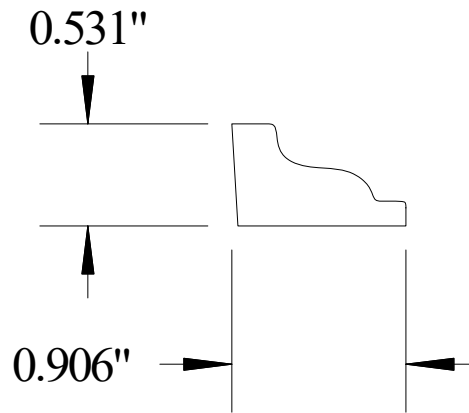

HP Cumming

#ML5207

Vermont Hardwoods
386 Depot St, PO Box 769
Chester, VT 05143

Drawing	#ML5207, r1
Date	7/28/2011
Drawn by	BAW
Scale	1" = 1"