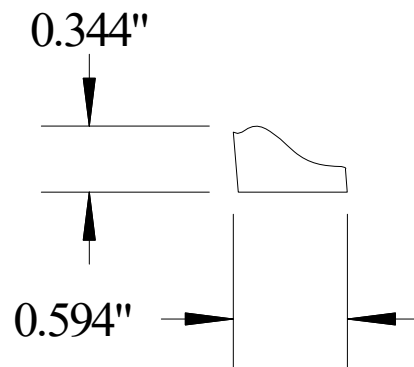

HP Cumming #ML5206

Vermont Hardwoods
386 Depot St, PO Box 769
Chester, VT 05143

Drawing	#ML5206
Date	7/21/2011
Drawn by	BAW
Scale	1" = 1"

Old Profile Number(s):