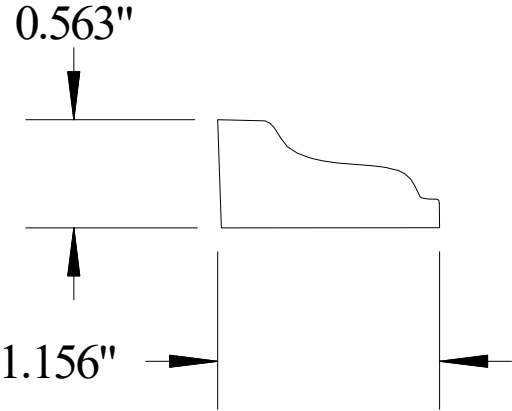

## #ML5205

Vermont Hardwoods 386 Depot St, PO Box 769 Chester, VT 05143	
Drawing	#ML5205, r2
Date	7/28/2011
Drawn by	BAW
Scale	1" = 1"