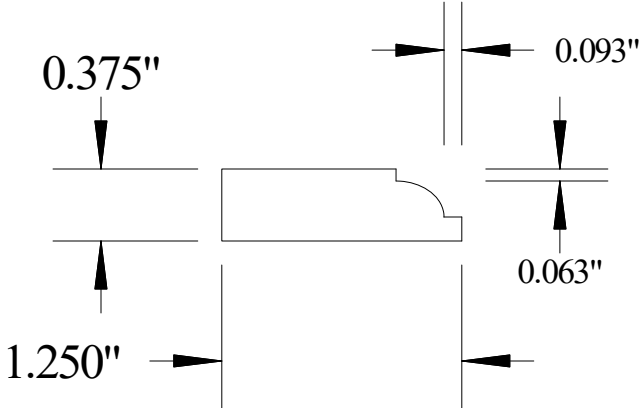

Vermont Hardwoods

#ML5204

Vermont Hardwoods
386 Depot St, PO Box 769
Chester, VT 05143

Drawing	#ML5204, r1
Date	12/21/2010
Drawn by	DNW
Scale	1" = 1"