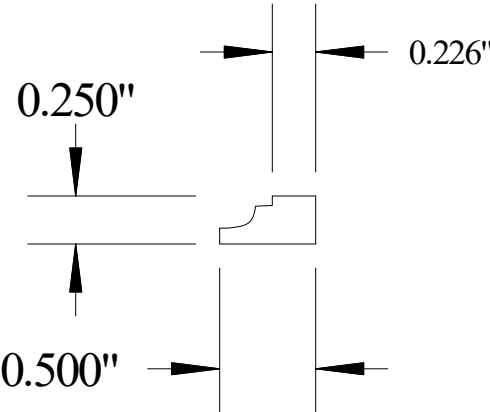

# Vermont Hardwoods #ML5015

Vermont Hardwoods 386 Depot St, PO Box 769 Chester, VT 05143	
Drawing	#ML5015, r1
Date	07/09/2018
Drawn by	DNW
Scale	1" = 1"

Old Profile Number(s): ML5208 knives (partial)