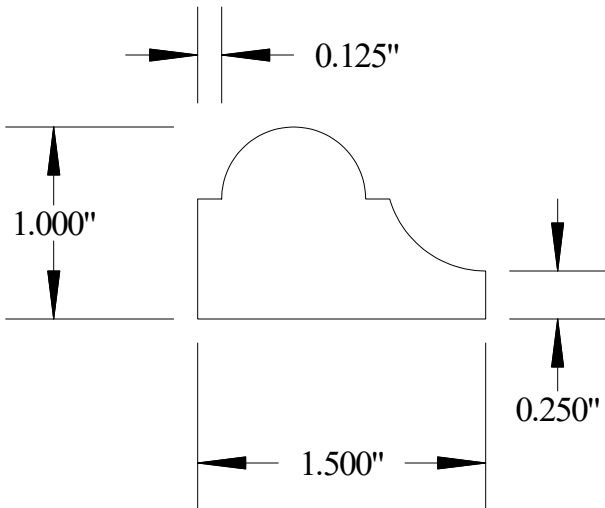

Vermont Hardwoods

#ML5013

Vermont Hardwoods 386 Depot St, PO Box 769 Chester, VT 05143	
Drawing	#ML5013, r1
Date	6/2/2015
Drawn by	JPG
Scale	1" = 1"