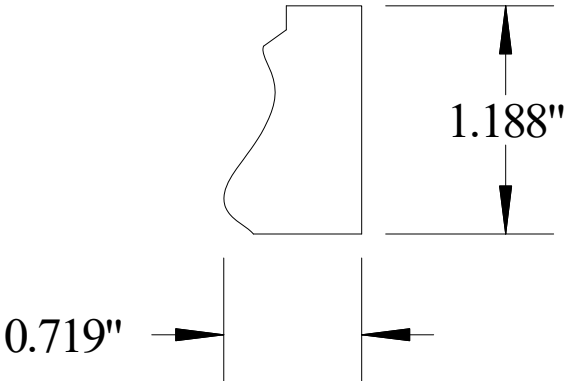

Vermont Hardwoods

#ML5012

Vermont Hardwoods 386 Depot St, PO Box 769 Chester, VT 05143	
Drawing	#ML5012
Date	8/16/2011
Drawn by	DNW
Scale	1" = 1"

Old Profile Number(s): From ML2010