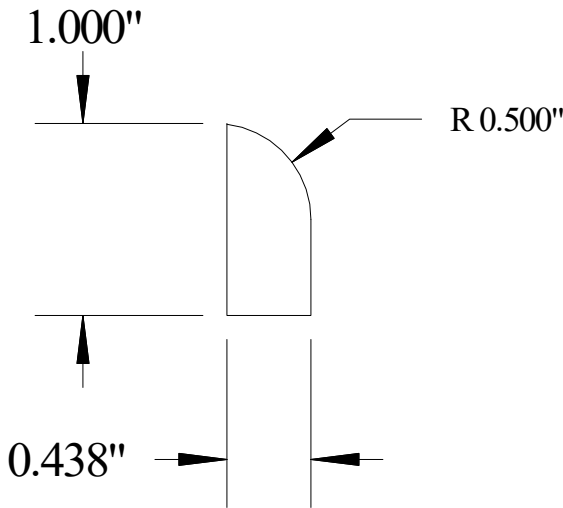

Vermont Hardwoods

#ML5008

Vermont Hardwoods 386 Depot St, PO Box 769 Chester, VT 05143	
Drawing	#ML5008, r1
Date	2/5/2013
Drawn by	BAW
Scale	1" = 1"