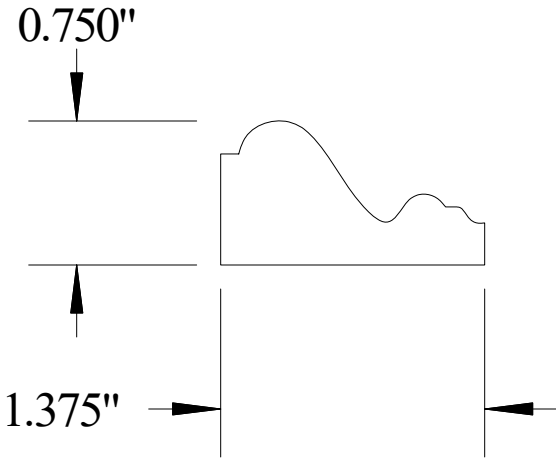

Vermont Hardwoods

#ML5007

Vermont Hardwoods
386 Depot St, PO Box 769
Chester, VT 05143

Drawing	#ML5007, r2
Date	9/23/2011
Drawn by	BAW
Scale	1" = 1"