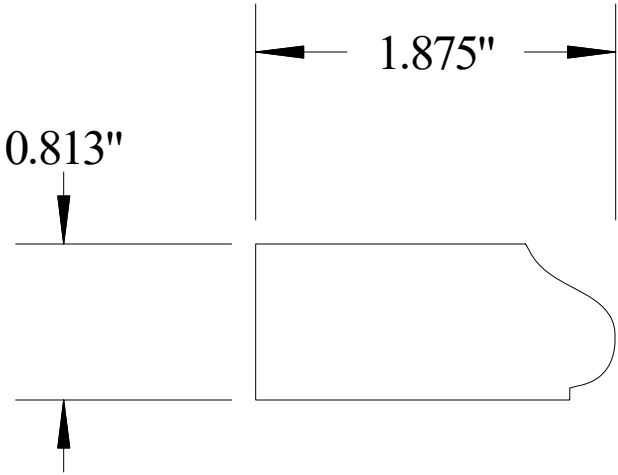

## #ML4223

Vermont Hardwoods 386 Depot St, PO Box 769 Chester, VT 05143	
Drawing	#ML4223, r1
Date	12/22/16
Drawn by	DNW
Scale	1" = 1"

Old Profile Number(s):