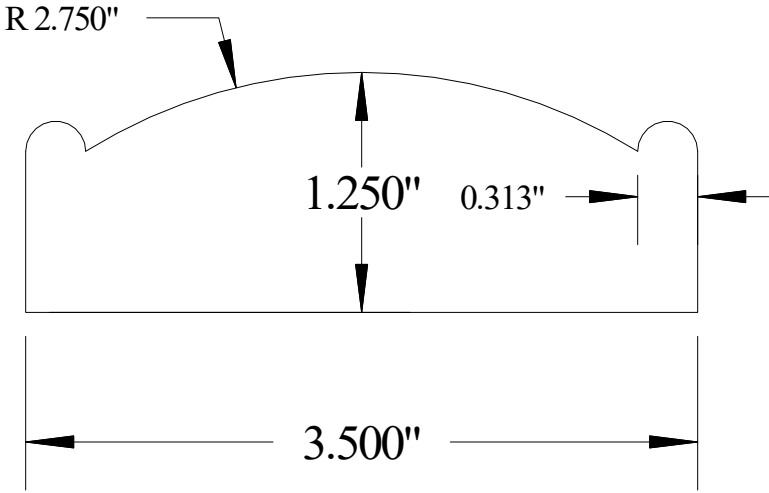

Vermont Hardwoods

#ML4221

Vermont Hardwoods
386 Depot St, PO Box 769
Chester, VT 05143

Drawing	#ML4221, r4
Date	5/20/16
Drawn by	DNW
Scale	1" = 1"