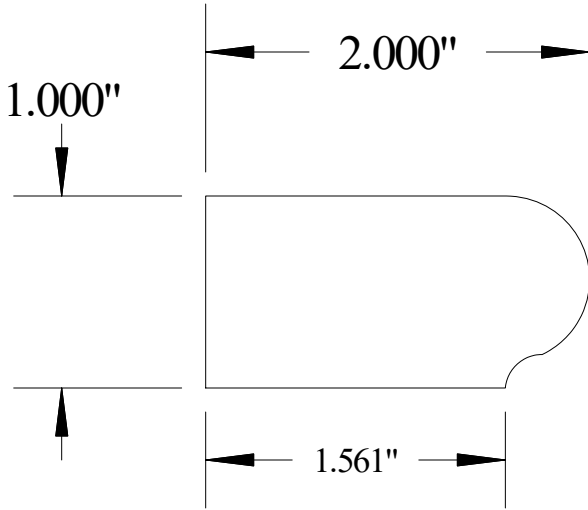

Vermont Hardwoods

#ML4220

Vermont Hardwoods
386 Depot St, PO Box 769
Chester, VT 05143

Drawing	#ML4220, r1
Date	3/25/2016
Drawn by	JPG
Scale	1" = 1"