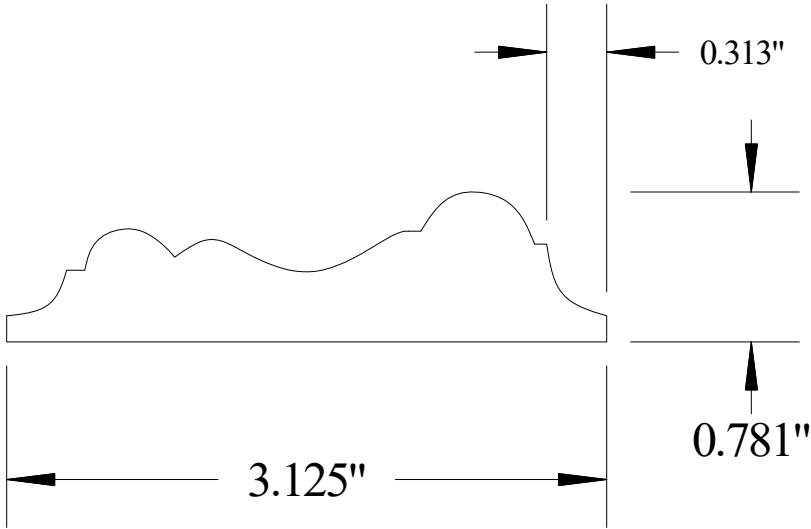

Vermont Hardwoods

#ML4218

Vermont Hardwoods
386 Depot St, PO Box 769
Chester, VT 05143

Drawing	#ML4218, r1
Date	8/3/2011
Drawn by	BAW
Scale	1" = 1"