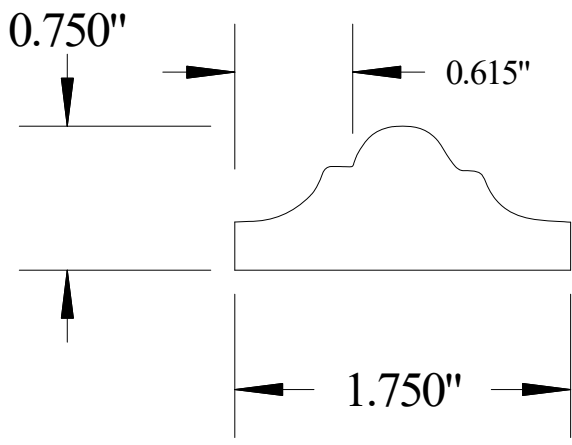

Vermont Hardwoods

#ML4214

Use #ML4207 cutter

Old Profile Number(s): P8214, P84214

Vermont Hardwoods 386 Depot St, PO Box 769 Chester, VT 05143	
Drawing	#ML4214, r1
Date	1/6/2011
Drawn by	DNW
Scale	1" = 1"