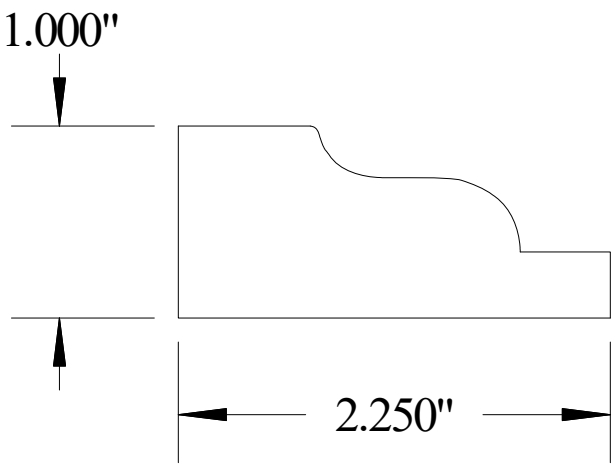

Vermont Hardwoods

#ML4205

Vermont Hardwoods 386 Depot St, PO Box 769 Chester, VT 05143	
Drawing	#ML4205, r1
Date	9/15/2010
Drawn by	TF
Scale	1" = 1"