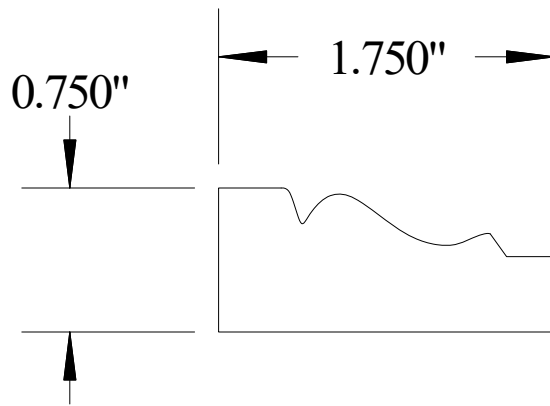

Vermont Hardwoods Colonial Chair Rail Base #ML4201

Vermont Hardwoods
386 Depot St, PO Box 769
Chester, VT 05143

Drawing #ML4201, r1

Date 4/15/2010

Drawn by DNW

Scale 1" = 1"

Old Profile Number(s): ML2130