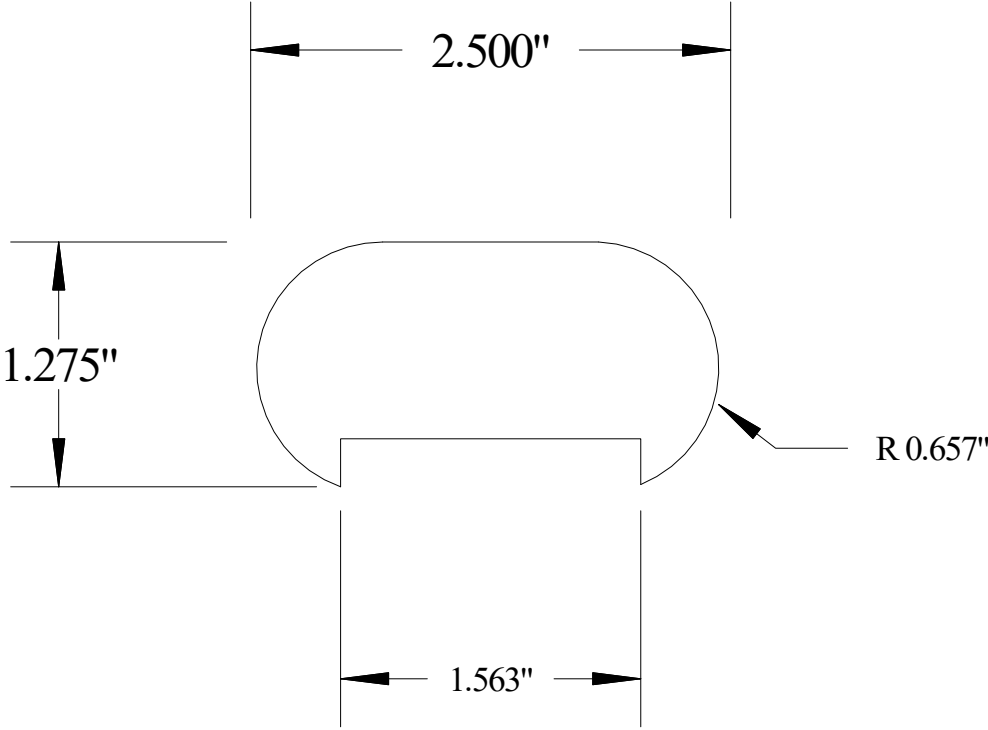

Vermont Hardwoods

#ML4010

Vermont Hardwoods 386 Depot St, PO Box 769 Chester, VT 05143	
Drawing	#ML4010, r1
Date	02/09/2018
Drawn by	DNW
Scale	1" = 1"

Old Profile Number(s): Yellow 1-1/4" Bullnose cutter