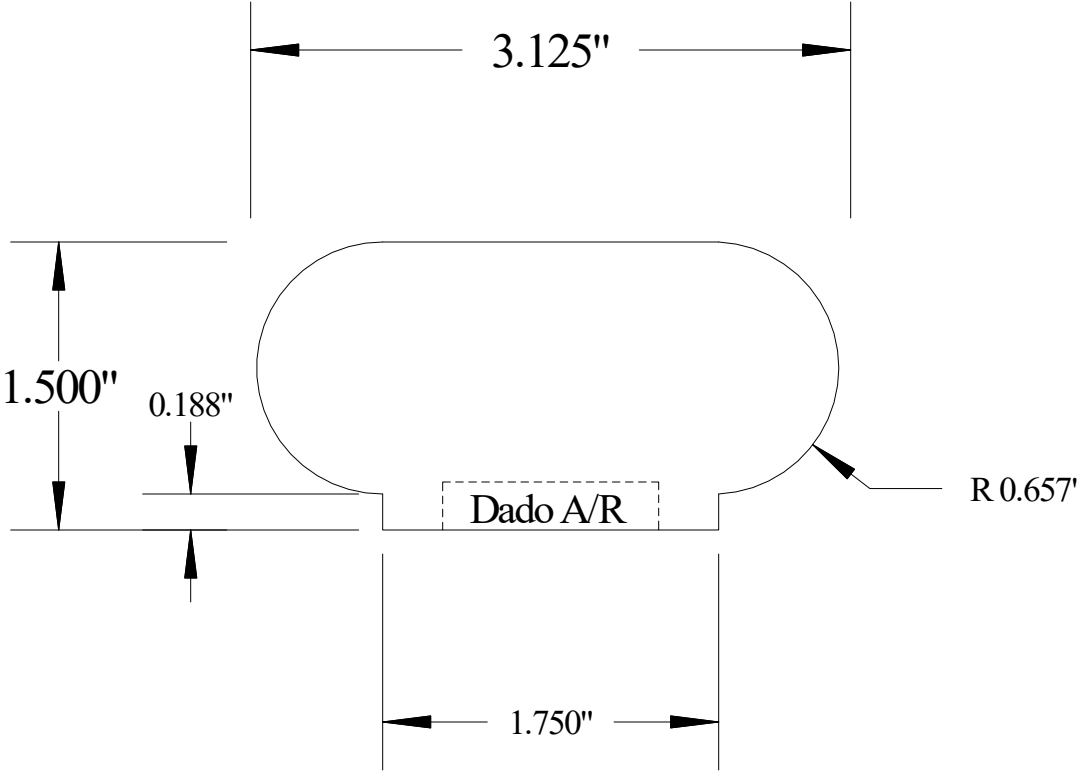

Vermont Hardwoods

#ML4009

Vermont Hardwoods 386 Depot St, PO Box 769 Chester, VT 05143	
Drawing	#ML4009, r1
Date	02/06/2018
Drawn by	DNW
Scale	1" = 1"

Old Profile Number(s): Yellow 1-1/4" Bullnose cutter