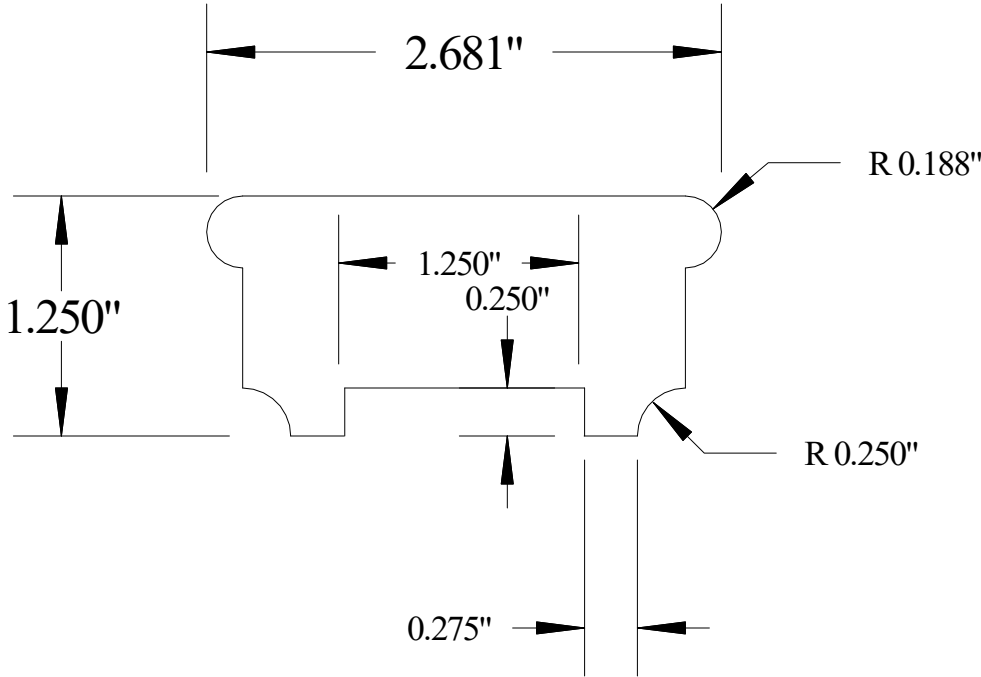

Vermont Hardwoods

#ML4007

Vermont Hardwoods
386 Depot St, PO Box 769
Chester, VT 05143

Drawing	#ML4007, r1
Date	01/03/2018
Drawn by	DNW
Scale	1" = 1"