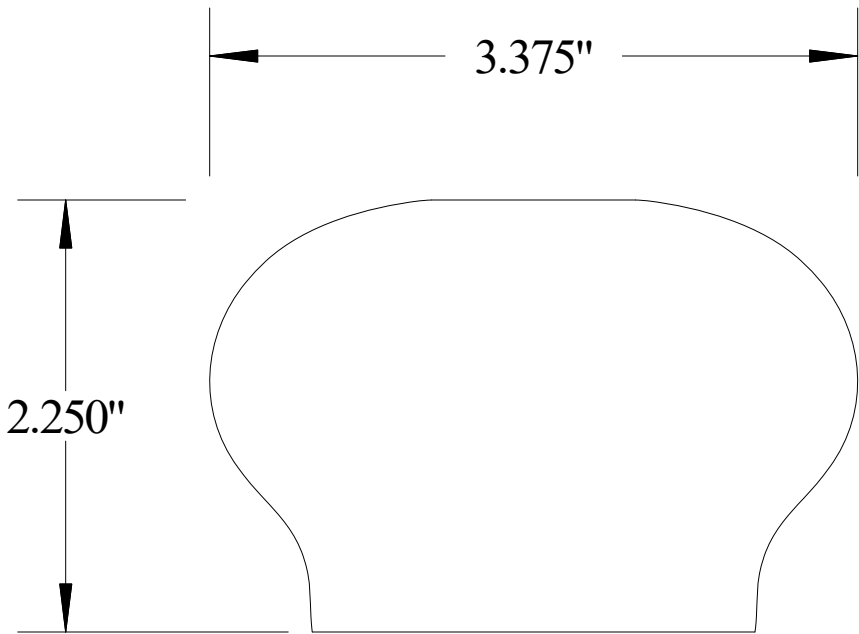

## #ML4006

Vermont Hardwoods 386 Depot St, PO Box 769 Chester, VT 05143	
Drawing	#ML4006, r1
Date	01/03/2018
Drawn by	DNW
Scale	1" = 1"

Old Profile Number(s): Uses ML4005 Lockedge Knives