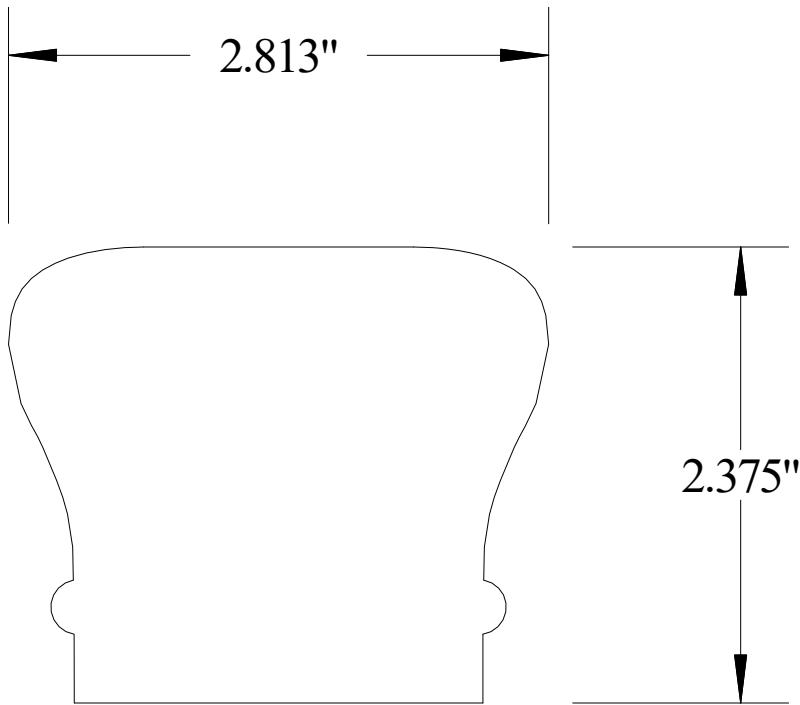

Vermont Hardwoods

#ML4004

Vermont Hardwoods 386 Depot St, PO Box 769 Chester, VT 05143	
Drawing	#ML4004, r1
Date	5/17/2013
Drawn by	JPG
Scale	1" = 1"