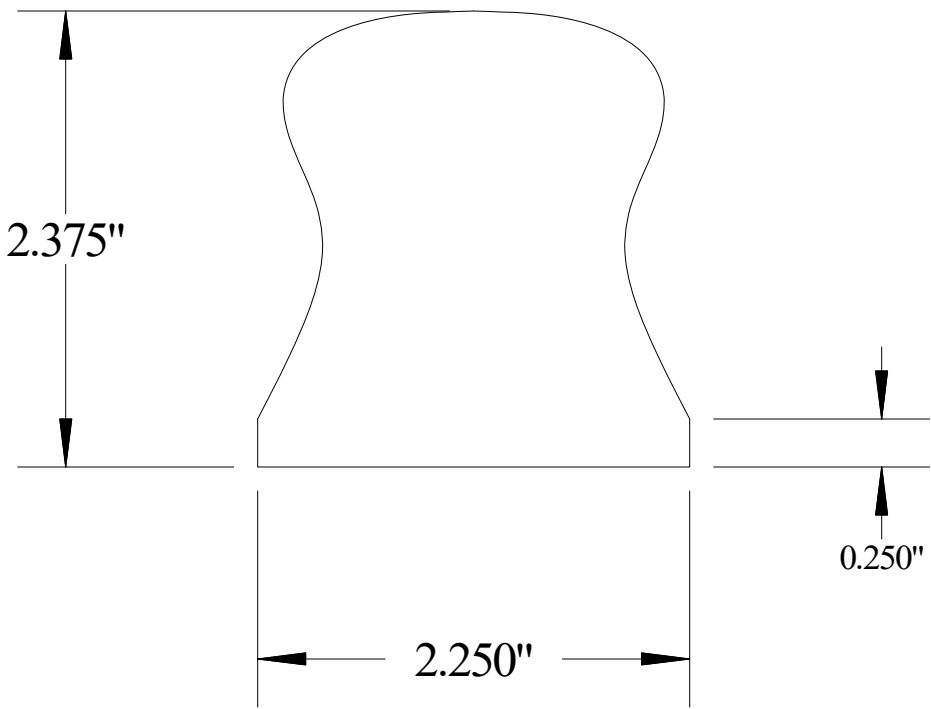

Vermont Hardwoods #ML4003

Vermont Hardwoods 386 Depot St, PO Box 769 Chester, VT 05143	
Drawing	#ML4003, r1
Date	08/02/2011
Drawn by	DNW
Scale	1" = 1"

Old Profile Number(s): Brosco 6100