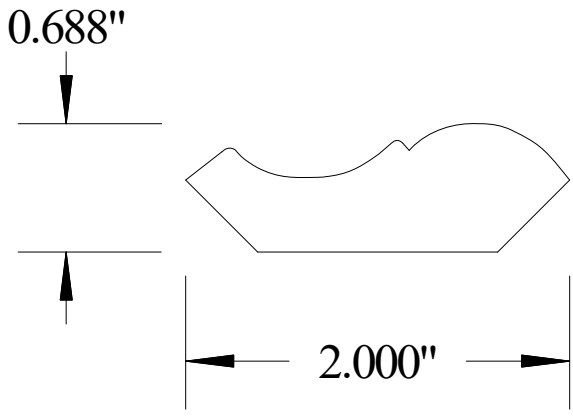

Vermont Hardwoods

#ML3405

Vermont Hardwoods 386 Depot St, PO Box 769 Chester, VT 05143	
Drawing	#ML3405, r1
Date	9/15/2010
Drawn by	TF
Scale	1" = 1"