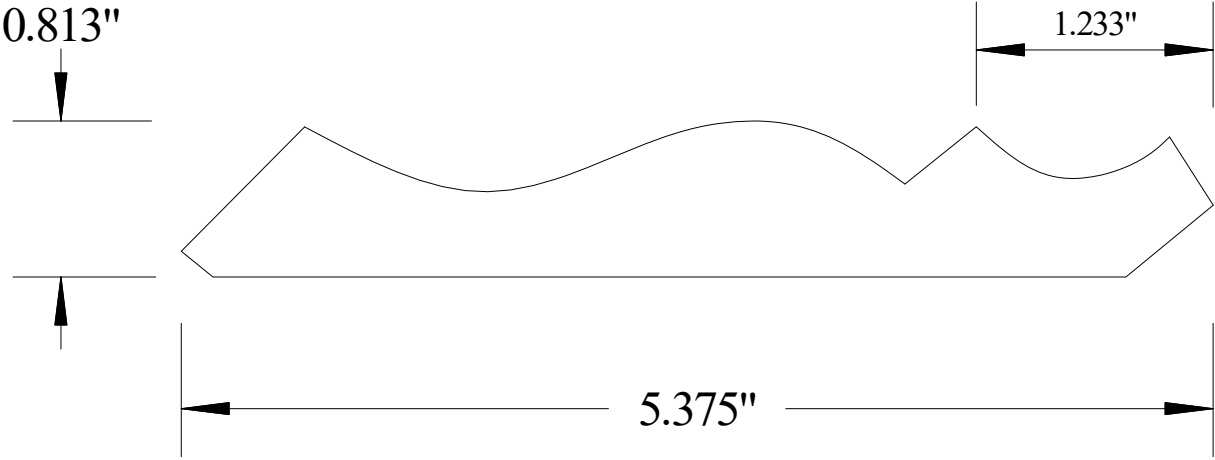

Vermont Hardwoods

#ML3231

Vermont Hardwoods
386 Depot St, PO Box 769
Chester, VT 05143

Drawing	#ML3231, r1
Date	9/7/2007
Drawn by	DNW
Scale	1" = 1"