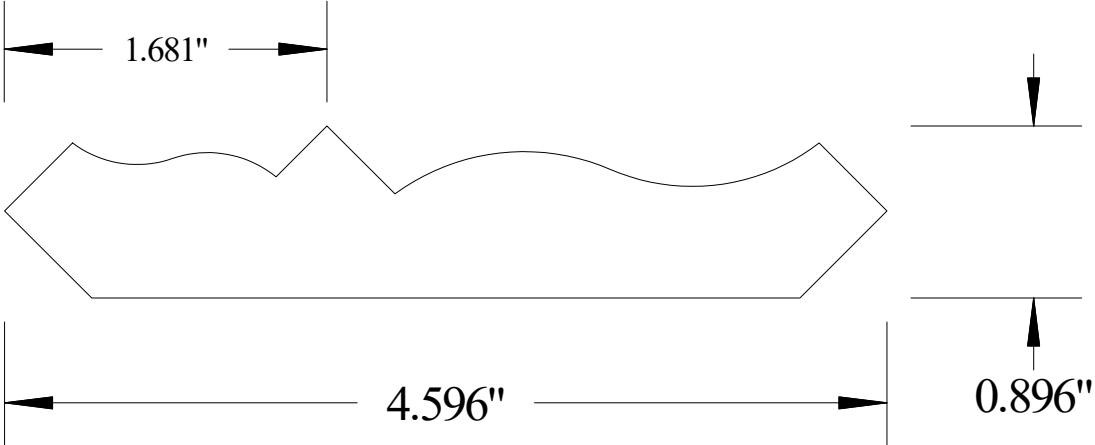

Vermont Hardwoods

#ML3222

Vermont Hardwoods 386 Depot St, PO Box 769 Chester, VT 05143	
Drawing	#ML3222, r1
Date	6/3/15
Drawn by	JPG
Scale	1" = 1"