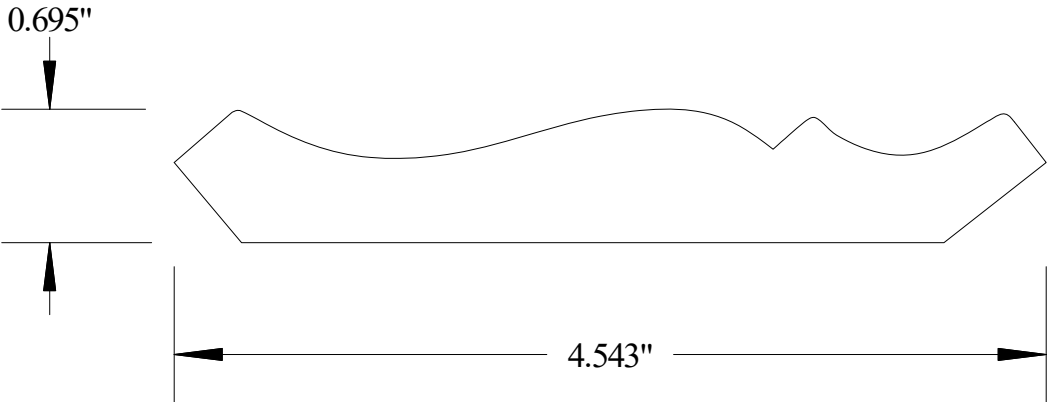

## #ML3221

Vermont Hardwoods 386 Depot St, PO Box 769 Chester, VT 05143	
Drawing	#ML3221, r1
Date	5/17/2013
Drawn by	DNW
Scale	1" = 1"

NOTES: Use ML3220 back knives for angle