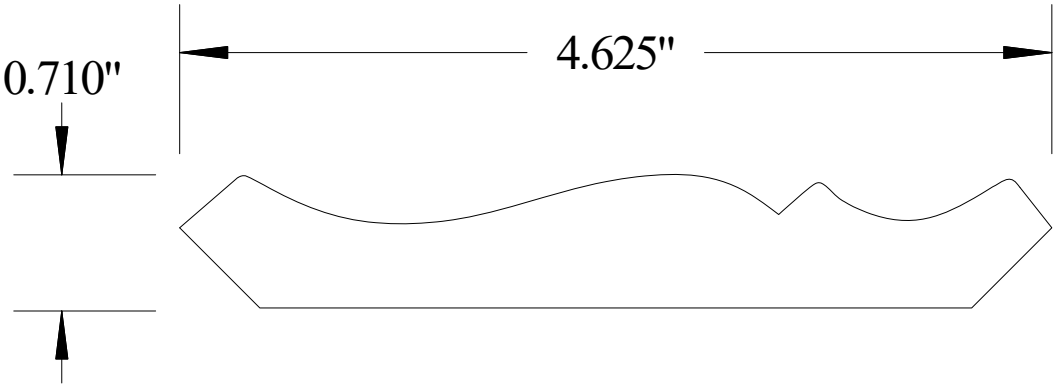

## #ML3220

Vermont Hardwoods  
386 Depot St, PO Box 769  
Chester, VT 05143

Drawing	#ML3220, r1
Date	4/17/2008
Drawn by	DNW
Scale	1" = 1"