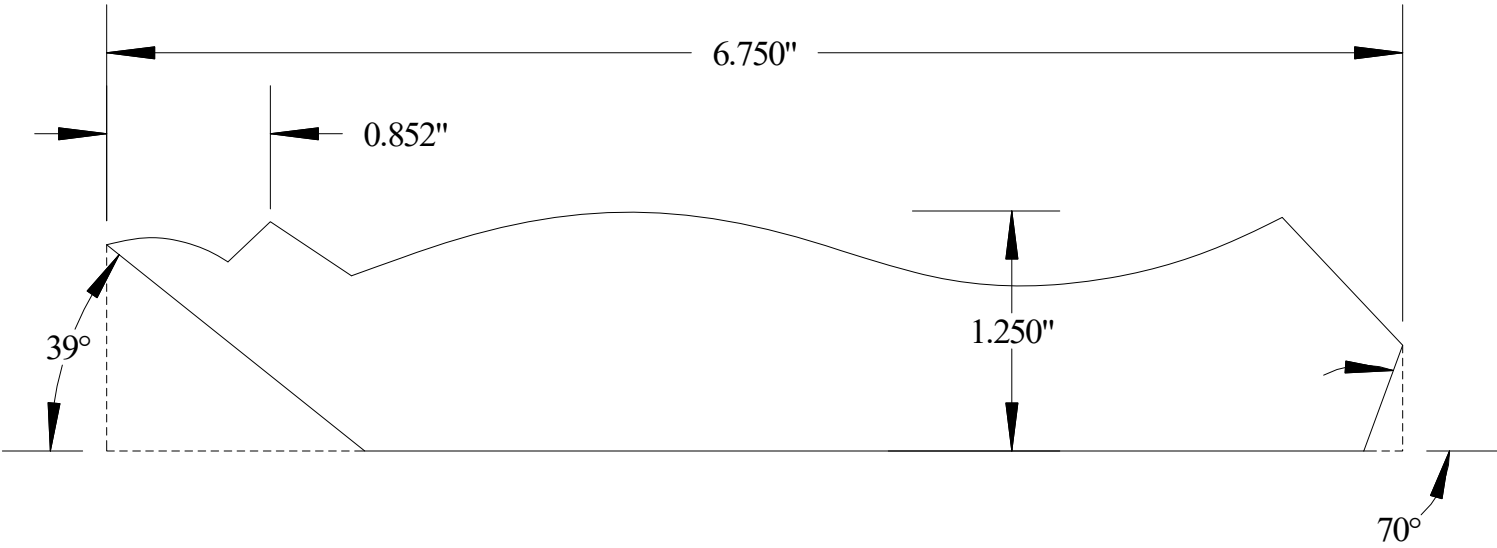

Vermont Hardwoods

#ML3206

Vermont Hardwoods
386 Depot St, PO Box 769
Chester, VT 05143

Drawing	#ML3206, r1
Date	06/19/15
Drawn by	DNW
Scale	1" = 1"